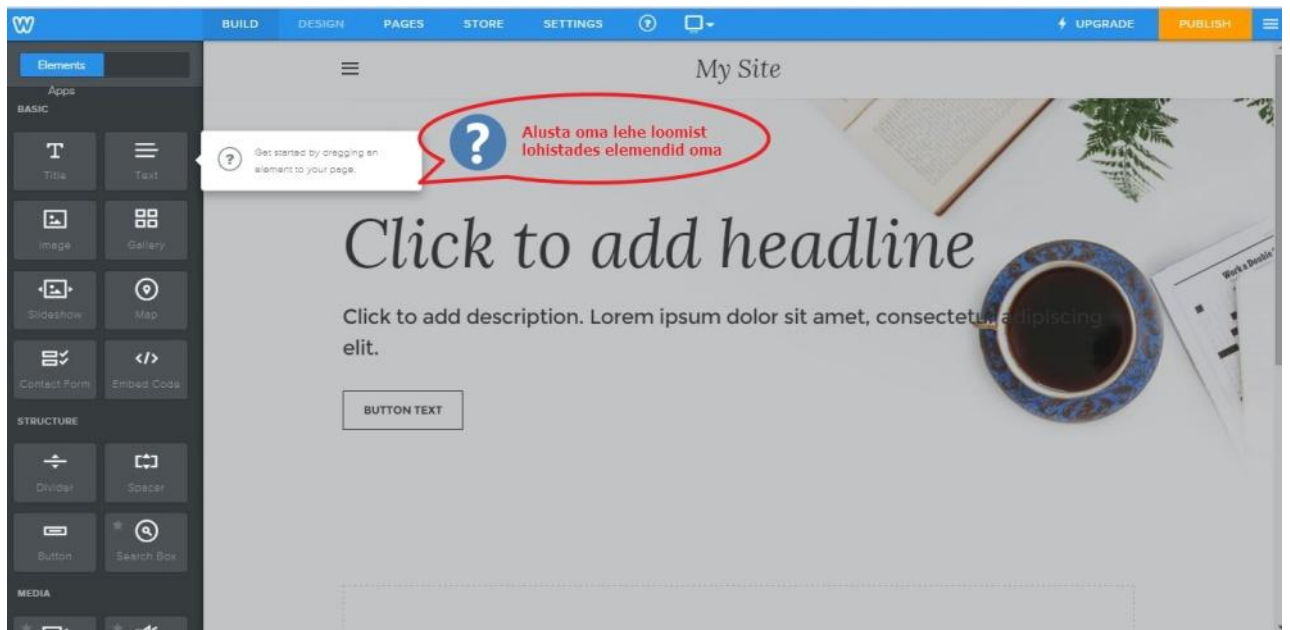

Don't have an account? [Click here to sign up.](#)

Remember me [Reset Password](#)

**Logi sisse  
Klõpsa**

Vali oma veebilehe tüüp

What's the Focus of Your Site?

**Millist lehte soovid luua?**

You'll have access to all of our awesome features no matter what you choose!

Asume lehte looma

PEA MEELES! Alati, kui oled midagi loonud, salvesta või avalda (save/publish)

Avaldamisnupp (Publish) asub üleval paremas nurgas

Vaatame üle lehekülje seaded.

W BUILD DESIGN PAGES STORE SETTINGS ? UPGRADE PUBLISH