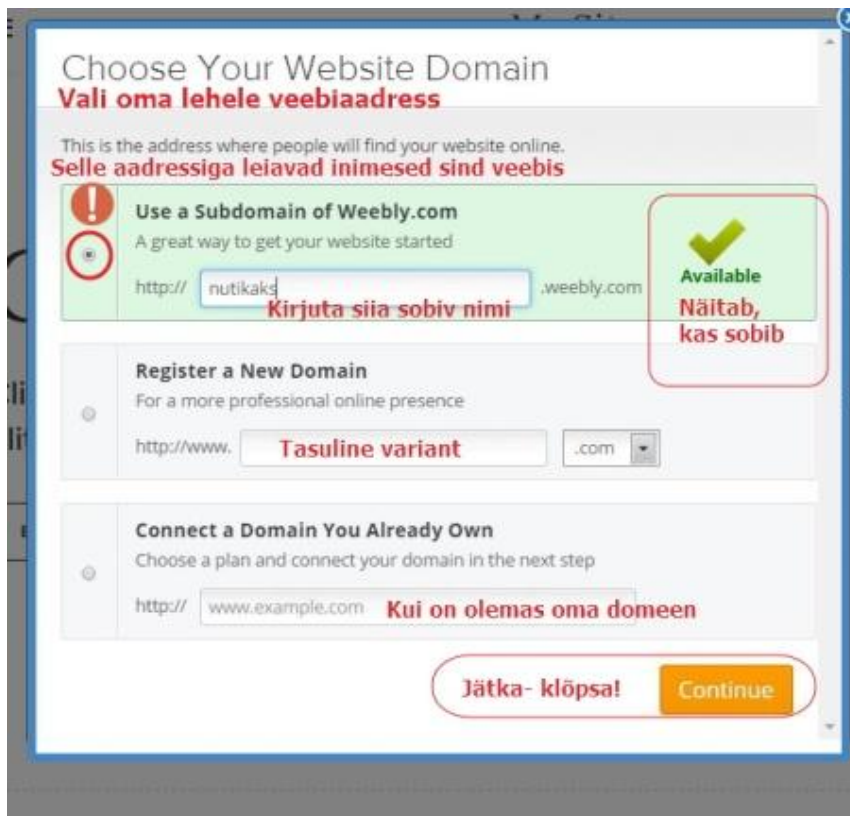

Don't have an account? [Click here to sign up.](#)

Remember me [Reset Password](#)

**Logi sisse  
Klõpsa**

Vali oma veebilehe tüüp

What's the Focus of Your Site?

**Millist lehte soovid luua?**

You'll have access to all of our awesome features no matter what you choose!

Asume lehte looma

PEA MEELES! Alati, kui oled midagi loonud, salvesta või avalda (save/publish)

Avaldamisnupp (Publish) asub üleval paremas nurgas

Vaatame üle lehekülje seaded.

W BUILD DESIGN PAGES STORE SETTINGS ? UPGRADE PUBLISH